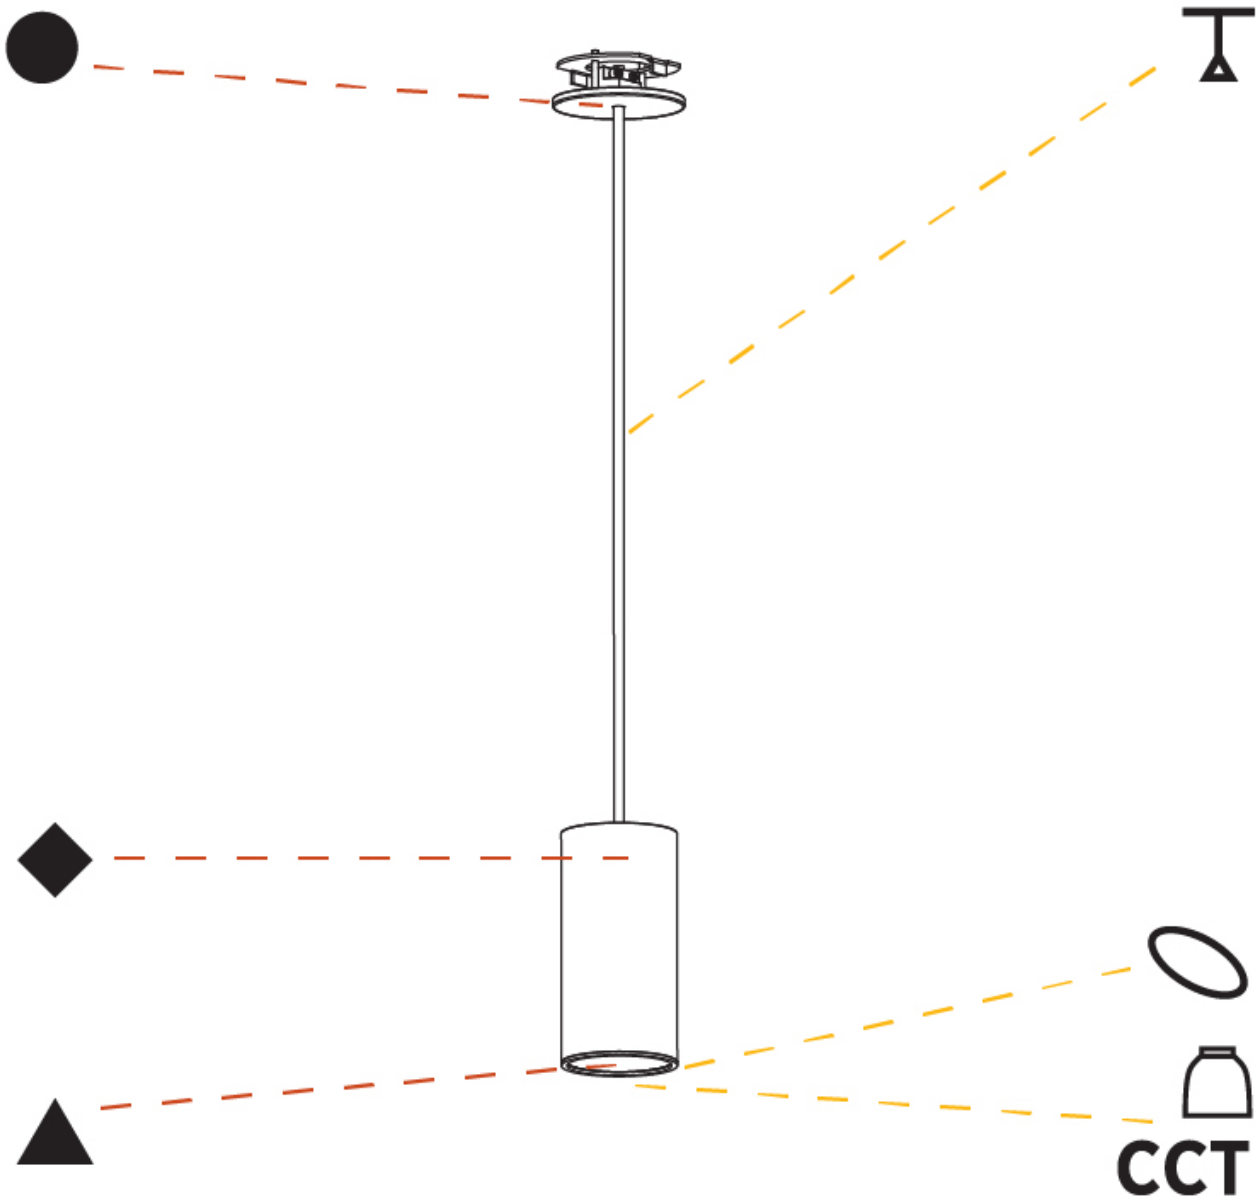

HANGOVER MONOPOINT RECESSED CANOPY SUSPENSION

A300157-

PROJECT
TYPE
SPECIFIER
QUANTITY
DATE

A