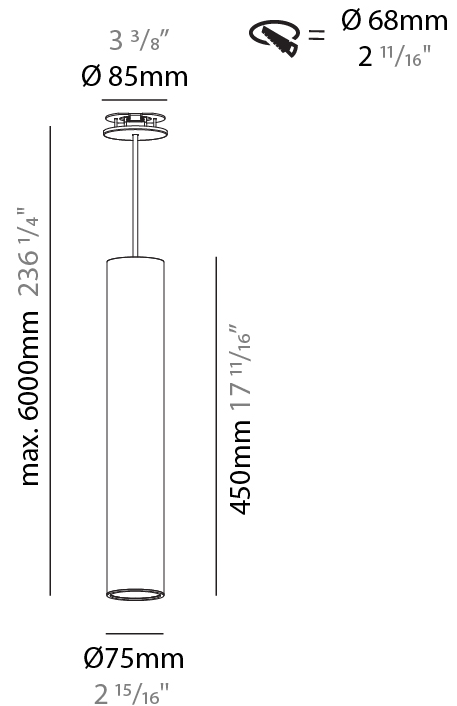

PHYSICAL

Shape: Cylinder
Diameter (mm): 75
Diameter (in): 2 ¹⁵/₁₆
Height (mm): 450
Height (in): 17 ¹¹/₁₆
Max. Overall Height (mm): 2450
Max. Overall Height (in): 96 ⁷/₁₆
Light Distribution: Direct / Indirect
Diffuser: Shine Ring 0-6
Fixture Finish: SSR / BKV / CWI / CRY / HAB / UFT / ITA / RUA / FTG / MYG / LOD / PUS / FRO / FUP / KIA / POP / BLS / SPG / MEY / GOH / GUM / CHC / COM / ABZ / JAG / OBR / MOS / ROR
Fixture Material: Aluminum
Cable Details: 2000mm / 6000mmm Cable in White / Black / Orange / Red
Cut-out Measurements: 68mm / 2 11/16"

ELECTRICAL

Lamp Type: LED (Zhaga Standard)
Input Wattage (W): 19
Total Output Wattage (W): 17.2
Dimming: Non-Dimming / Phase Dimming (120vac Only)
Driver Included: Yes
Driver Location: Integrated
Driver Type: Constant Current - Universal
Driver Class: Class 2
Input Voltage (V): 120 - 277
Constant Current (MA): 500
Upon Request: (Not included - see components) Remote: 0-10Vdc dimming

LED

Number of LEDs: 1
Color Temperature (°K): 2700 / 3000 / 4000
Max. Delivered Lumen (lm): 923
CRI: >90 CRI
Lamp Life (hrs): 50000
Upon Request: ***3500K available in minimum quantities (larger quantities upon request)

OPTICAL

Reflector: 18 / 36 / 52

RATINGS AND CERTIFICATIONS

Certified By: Certified for North American Standards
IP rating: IP20