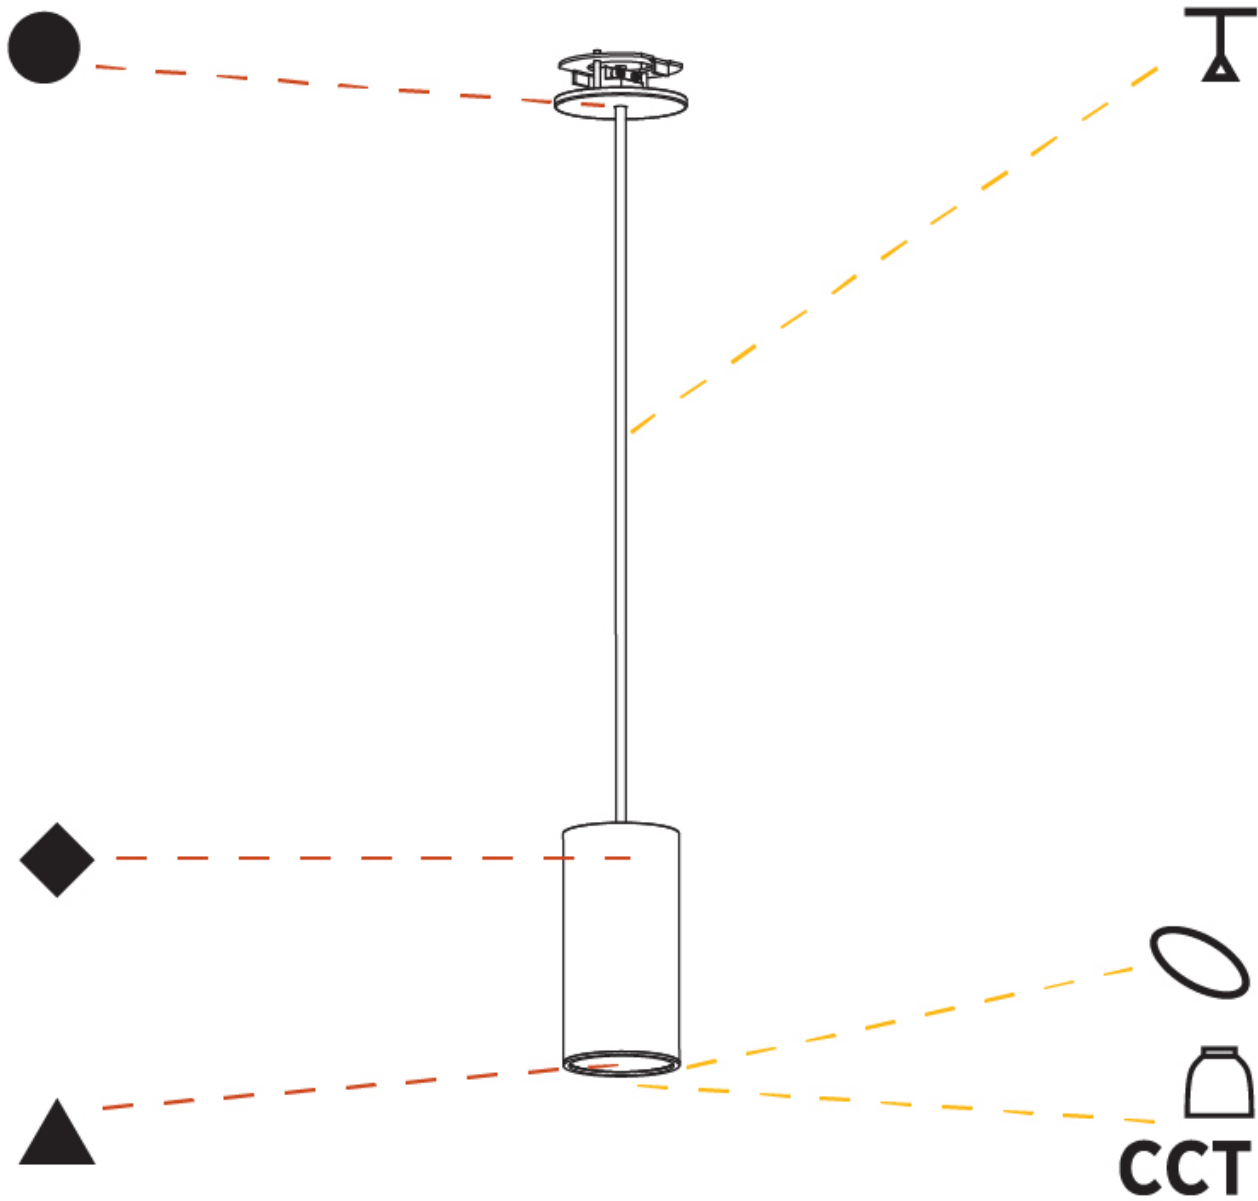

HANGOVER MONOPOINT RECESSED CANOPY SUSPENSION

A300156-

PROJECT
TYPE
SPECIFIER
QUANTITY
DATE

A